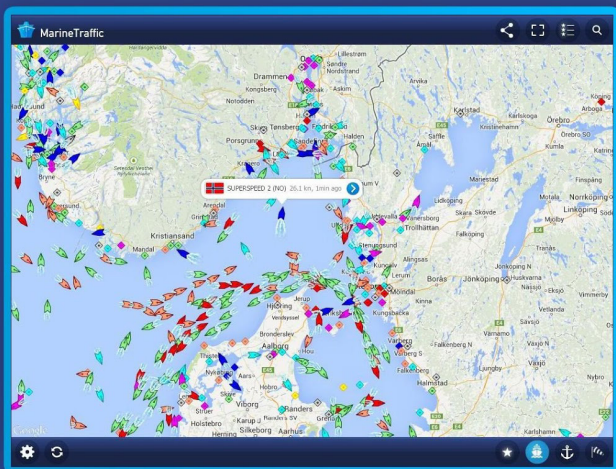

Android* Brings Real-time Maritime Data into Users Hands

The Marine Traffic Application delivers a treasure trove of timely information right onto high-definition Android* screens. After easily downloading the app, adventurers, professionals and nautical enthusiasts have access to all the high seas knowledge they need.

Real-time vessel positions