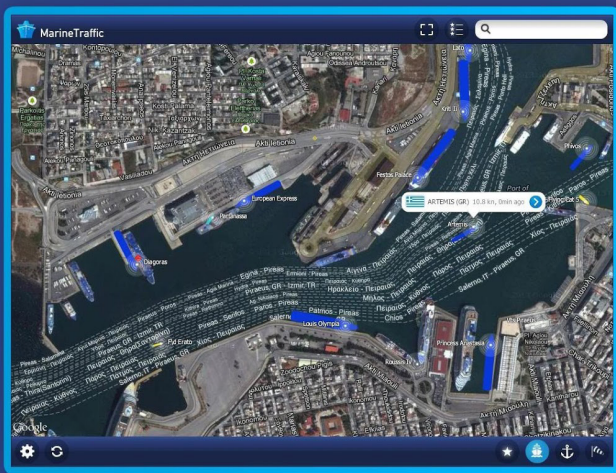

MarineTraffic Presents a Wealth of Maritime Data to Android* Users

With over a million downloads, this app presents a host of details and up-to-date information. Users can browse over a million photos of ships, ports, lighthouses and more, all on their powerful, high-resolution screens. These responsive mobile devices offer users hours of solid performance so they can harness the valuable resources within this tremendous application.

Features of Marine Traffic for Intel Atom Tablets for Android*

- Real-time Vessel Tracking
- Details about 400,000 vessels
- Route Replay
- Over One Million Photos of Ships, Ports and Lighthouses
- Updated Wind Reports and much more

Android* Brings Real-time Maritime Data into Users Hands

The Marine Traffic Application delivers a treasure trove of timely information right onto high-definition Android* screens. After easily downloading the app, adventurers, professionals and nautical enthusiasts have access to all the high seas knowledge they need.

Real-time vessel positions

Nautical charts (subscription required)

Vessels at actual size

Ship data and photos

MarineTraffic is available for immediate download on Google Play.
<https://play.google.com/store/apps/details?id=com.marinetraffic.android>