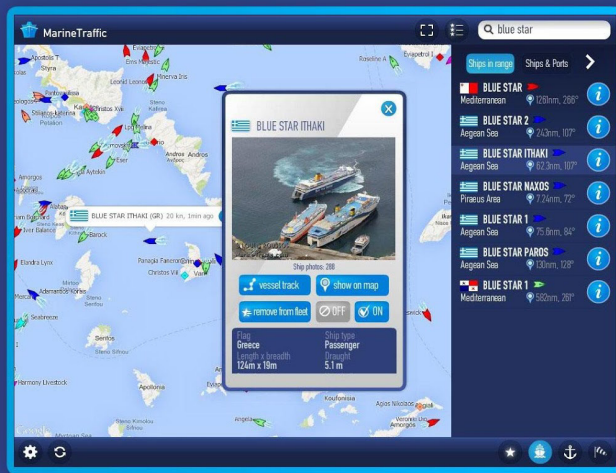

A wealth of stunning photos and details about various vessels and fleets is accessible with the tap of a finger and users can choose from different map styles. The clean, user-friendly interface makes the MarineTraffic app a pleasure to operate.

MarineTraffic Presents a Wealth of Maritime Data to Android* Users

With over a million downloads, this app presents a host of details and up-to-date information. Users can browse over a million photos of ships, ports, lighthouses and more, all on their powerful, high-resolution screens. These responsive mobile devices offer users hours of solid performance so they can harness the valuable resources within this tremendous application.

Android* Brings Real-time Maritime Data into Users Hands

The Marine Traffic Application delivers a treasure trove of timely information right onto high-definition Android* screens. After easily downloading the app, adventurers, professionals and nautical enthusiasts have access to all the high seas knowledge they need.

Real-time vessel positions

Nautical charts (subscription required)

Vessels at actual size

Ship data and photos

MarineTraffic is available for immediate download on Google Play.
<https://play.google.com/store/apps/details?id=com.marinetraffic.android>